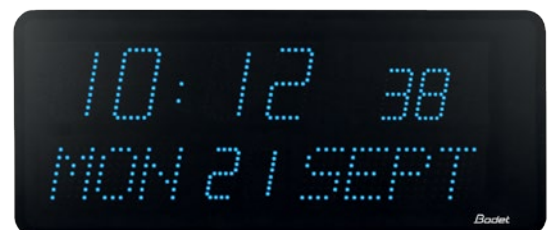

hour, date, hour and temperature or temperature

STYLE 10D

Fixed display: hour - minute - date

STYLE 10S

Fixed display: hour - minute - second

Alternating display:

date, week number or temperature

STYLE 10SD

Fixed display: hour - minute - second - date

Display size: 100 mm - Optimal viewing distance: 40 m